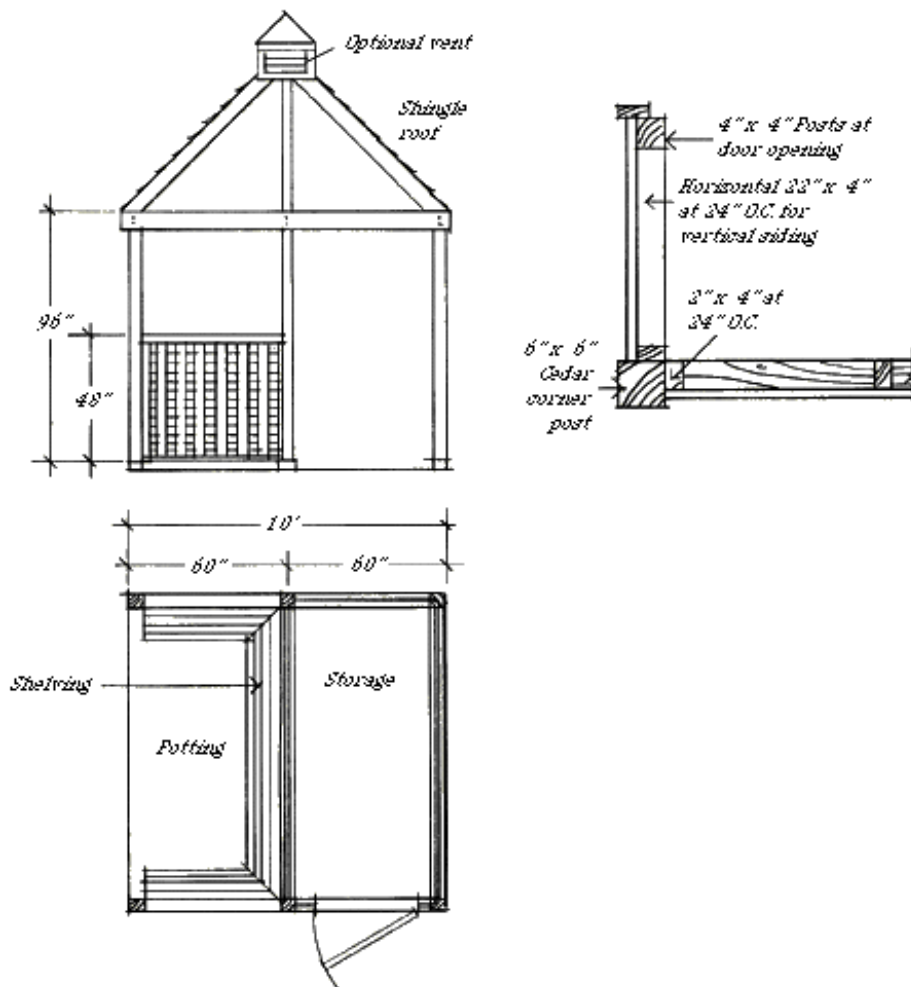

[For wood house siding information visit our cedar siding website](#)

[For wood fence, fencing, gazebo & arbor info visit www.cedar-outdoor.org](http://www.cedar-outdoor.org)

[Wood deck design and plan info, visit our deck construction and material web site](#)

[Home](#) - [About Us](#) - [Why Cedar](#) - [Cedar Specifications](#) - [Cedar Projects](#) - [Finishing Cedar](#)

[Web site design by Graphically Speaking in Vancouver](#)

Copyright 2001.