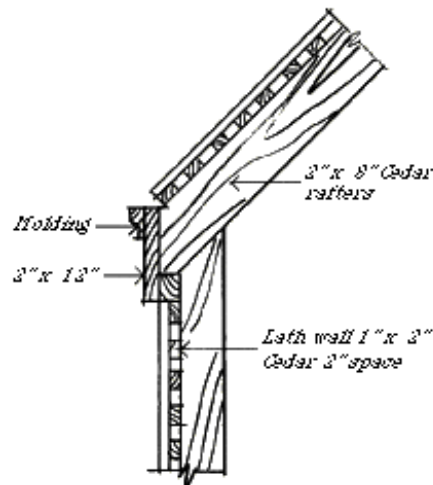

[Cedar Projects](#) | [Gazebos](#) | [Potting & Garden Shed](#)

Western Red Cedar Lumber Association

Sitemap

Gazebos

Potting and Garden Shed

Cedar is a natural for building useful storage and work structures. This shed features an enclosed section for garden tools and equipment.